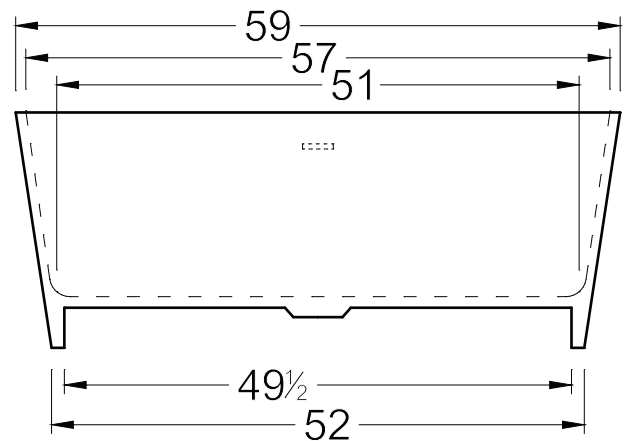

# Bandon

59" x 32" x 24" (1499 x 813 x 610 mm)  
Weight of tub– 400 lb (181 kg)  
Capacity – 89 gallons (337 Liters)  
Freestanding Bathtub  
Non-Textured Tub Floor

**Material:**

Solid Surface

**Colors/Finishes:**

**General Information:**

- Install according to Owner's Manual and local codes
- Hot water supply should be 65-75% of tub capacity or greater.
- Always consult your local plumber for recommendations as installations will vary.
- All specifications are subject to change without notice.

ALL BATHTUB DIMENSIONS ARE +/- 1/2"