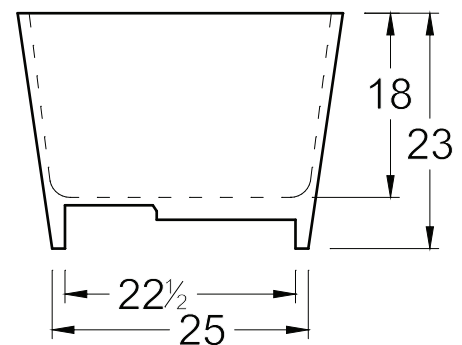

# Bandon

59" x 32" x 24" (1499 x 813 x 610 mm)  
Weight of tub– 400 lb (181 kg)  
Capacity – 89 gallons (337 Liters)  
Freestanding Bathtub  
Non-Textured Tub Floor

**Material:**

Solid Surface

**Colors/Finishes:**

**General Information:**

- Install according to Owner's Manual and local codes
- Hot water supply should be 65-75% of tub capacity or greater.
- Always consult your local plumber for recommendations as installations will vary.
- All specifications are subject to change without notice.

ALL BATHTUB DIMENSIONS ARE +/- 1/2"