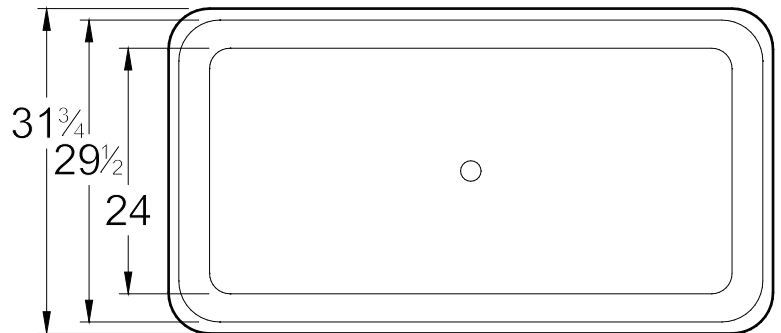

# Bandon

59" x 32" x 24" (1499 x 813 x 610 mm)  
Weight of tub– 400 lb (181 kg)  
Capacity – 89 gallons (337 Liters)  
Freestanding Bathtub  
Non-Textured Tub Floor

**Material:**

Solid Surface

**Colors/Finishes:**

ALL BATHTUB DIMENSIONS ARE +/- 1/2"