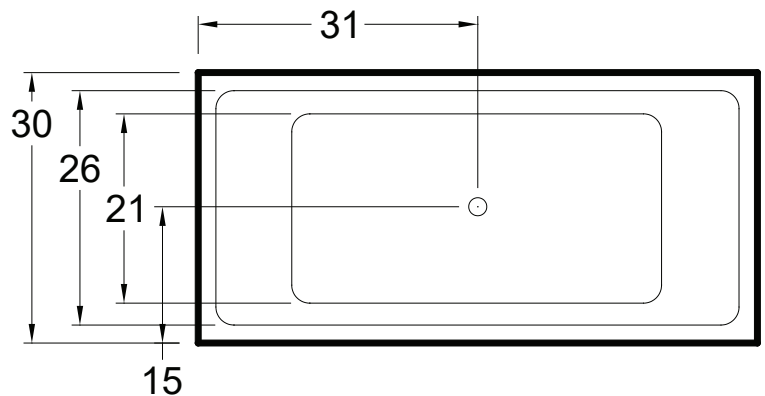

# Goleta

62" x 30" x 23" (1575 x 762 x 584 mm)  
Gallon to Overflow = 75 (Liters = 284)  
Freestanding Bathtub  
Non-Textured Tub Floor

ALL BATHTUB DIMENSIONS ARE +/- 1/2"