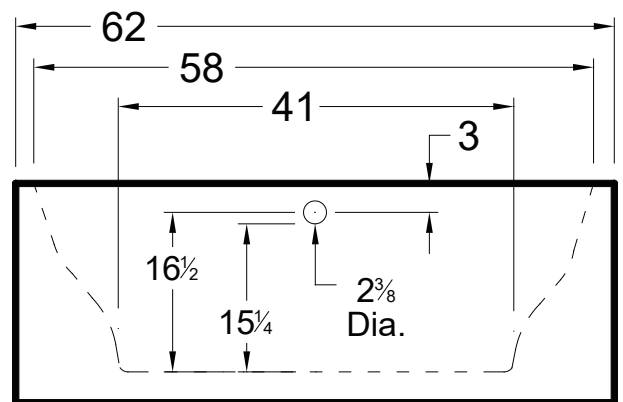

# Goleta

62" x 30" x 23" (1575 x 762 x 584 mm)  
Gallon to Overflow = 75 (Liters = 284)  
Freestanding Bathtub  
Non-Textured Tub Floor

#### General Information:

- Install according to Owner's Manual and local codes
- Hot water supply should be 65-75% of tub capacity or greater.
- Always consult your local plumber for recommendations as installations will vary.
- All specifications are subject to change without notice.

ALL BATHTUB DIMENSIONS ARE +/- 1/2"