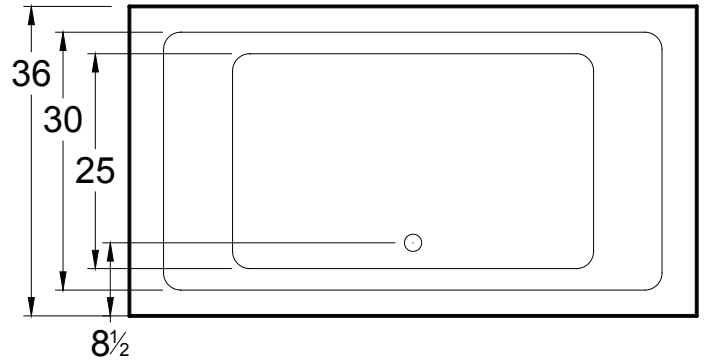

66" x 36" x 22" (1676 x 914 x 559 mm)
 Gallon to Overflow = 90 (Liters = 341)
 Freestanding Bathtub
 Non-Textured Tub Floor

Material:
 Acrylic

Colors/Finishes:

- Biscuit
- White

Codes/Standards/Approvals:

- Underwriters Laboratories (UL)
- Underwriters Laboratories - Canada (cUL)
- Canadian Standards Association - (CSA)
- ANSI Z124.1, ANSI Z112.19.7, ANSI A112.19.8

General Information:

- Install according to Owner's Manual and local codes
- Hot water supply should be 65-75% of tub capacity or greater.
- Always consult your local plumber for recommendations as installations will vary.
- All specifications are subject to change without notice.

ALL BATHTUB DIMENSIONS ARE +/- 1/2"