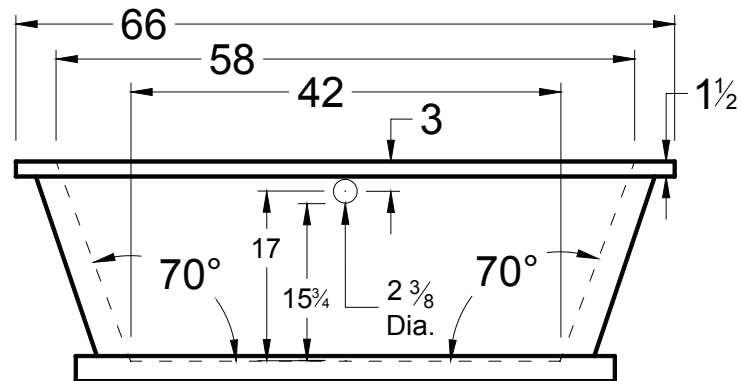

66" x 36" x 22" (1676 x 914 x 559 mm)
 Gallon to Overflow = 90 (Liters = 341)
 Freestanding Bathtub
 Non-Textured Tub Floor

Material:
 Acrylic

Colors/Finishes:

- Biscuit
- White

Codes/Standards/Approvals:

- Underwriters Laboratories (UL)
- Underwriters Laboratories - Canada (cUL)
- Canadian Standards Association - (CSA)
- ANSI Z124.1, ANSI Z112.19.7, ANSI A112.19.8

General Information:

- Install according to Owner's Manual and local codes
- Hot water supply should be 65-75% of tub capacity or greater.
- Always consult your local plumber for recommendations as installations will vary.
- All specifications are subject to change without notice.

ALL BATHTUB DIMENSIONS ARE +/- 1/2"